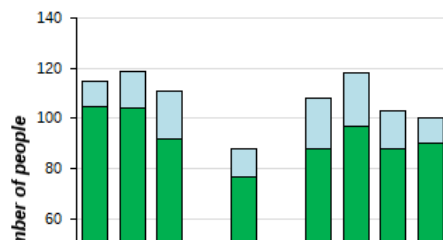

3. Usual Sunday Attendance, (2007-2016)

	2007	2008	2009	2010	2011	2012	2013	2014	2015	2016
Adults	105	104	92	-	77	-	88	97	88	90
Children	10	15	19	-	11	-	20	21	15	10