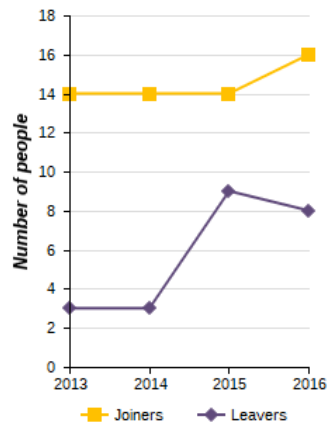

2. Worshipping Community, (2013-2016)

	2013	2014	2015	2016
0-17	-	34	13	36
18-69	-	90	90	55
70+	-	30	8	46
Age unspecified	270	0	0	0
Joiners	14	14	14	16
Leavers	3	3	9	8

Worshipping Community information has been collected from 2012 onwards.