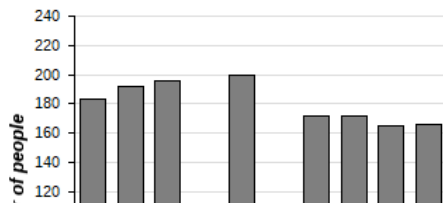

7. Electoral Roll, (2007-2016)

	2007	2008	2009	2010	2011	2012	2013	2014	2015	2016
Electoral Roll	183	192	196	-	200	-	172	172	165	166

N.B. Electoral renewal: 2007, 2013