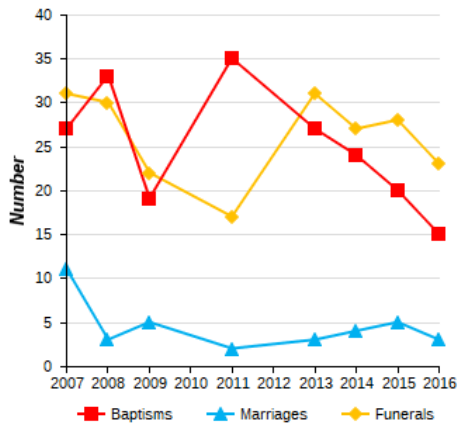

6. Baptisms, marriages and funerals, (2007-2016)

	2007	2008	2009	2010	2011	2012	2013	2014	2015	2016
Baptisms	27	33	19	-	35	-	27	24	20	15
Marriages	11	3	5	-	2	-	3	4	5	3
Funerals	31	30	22	-	17	-	31	27	28	23

- Baptisms: all baptisms & thanksgivings.
- Marriages: marriages and services of prayer & dedication after civil marriages.
- Funerals: those held in church & at crematoria/cemeteries.