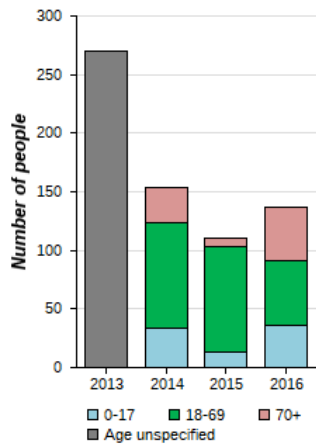

2. Worshipping Community, (2013-2016)

	2013	2014	2015	2016
0-17	-	34	13	36
18-69	-	90	90	55
70+	-	30	8	46
Age unspecified	270	0	0	0
Joiners	14	14	14	16
Leavers	3	3	9	8

Worshipping Community information has been collected from 2012 onwards.